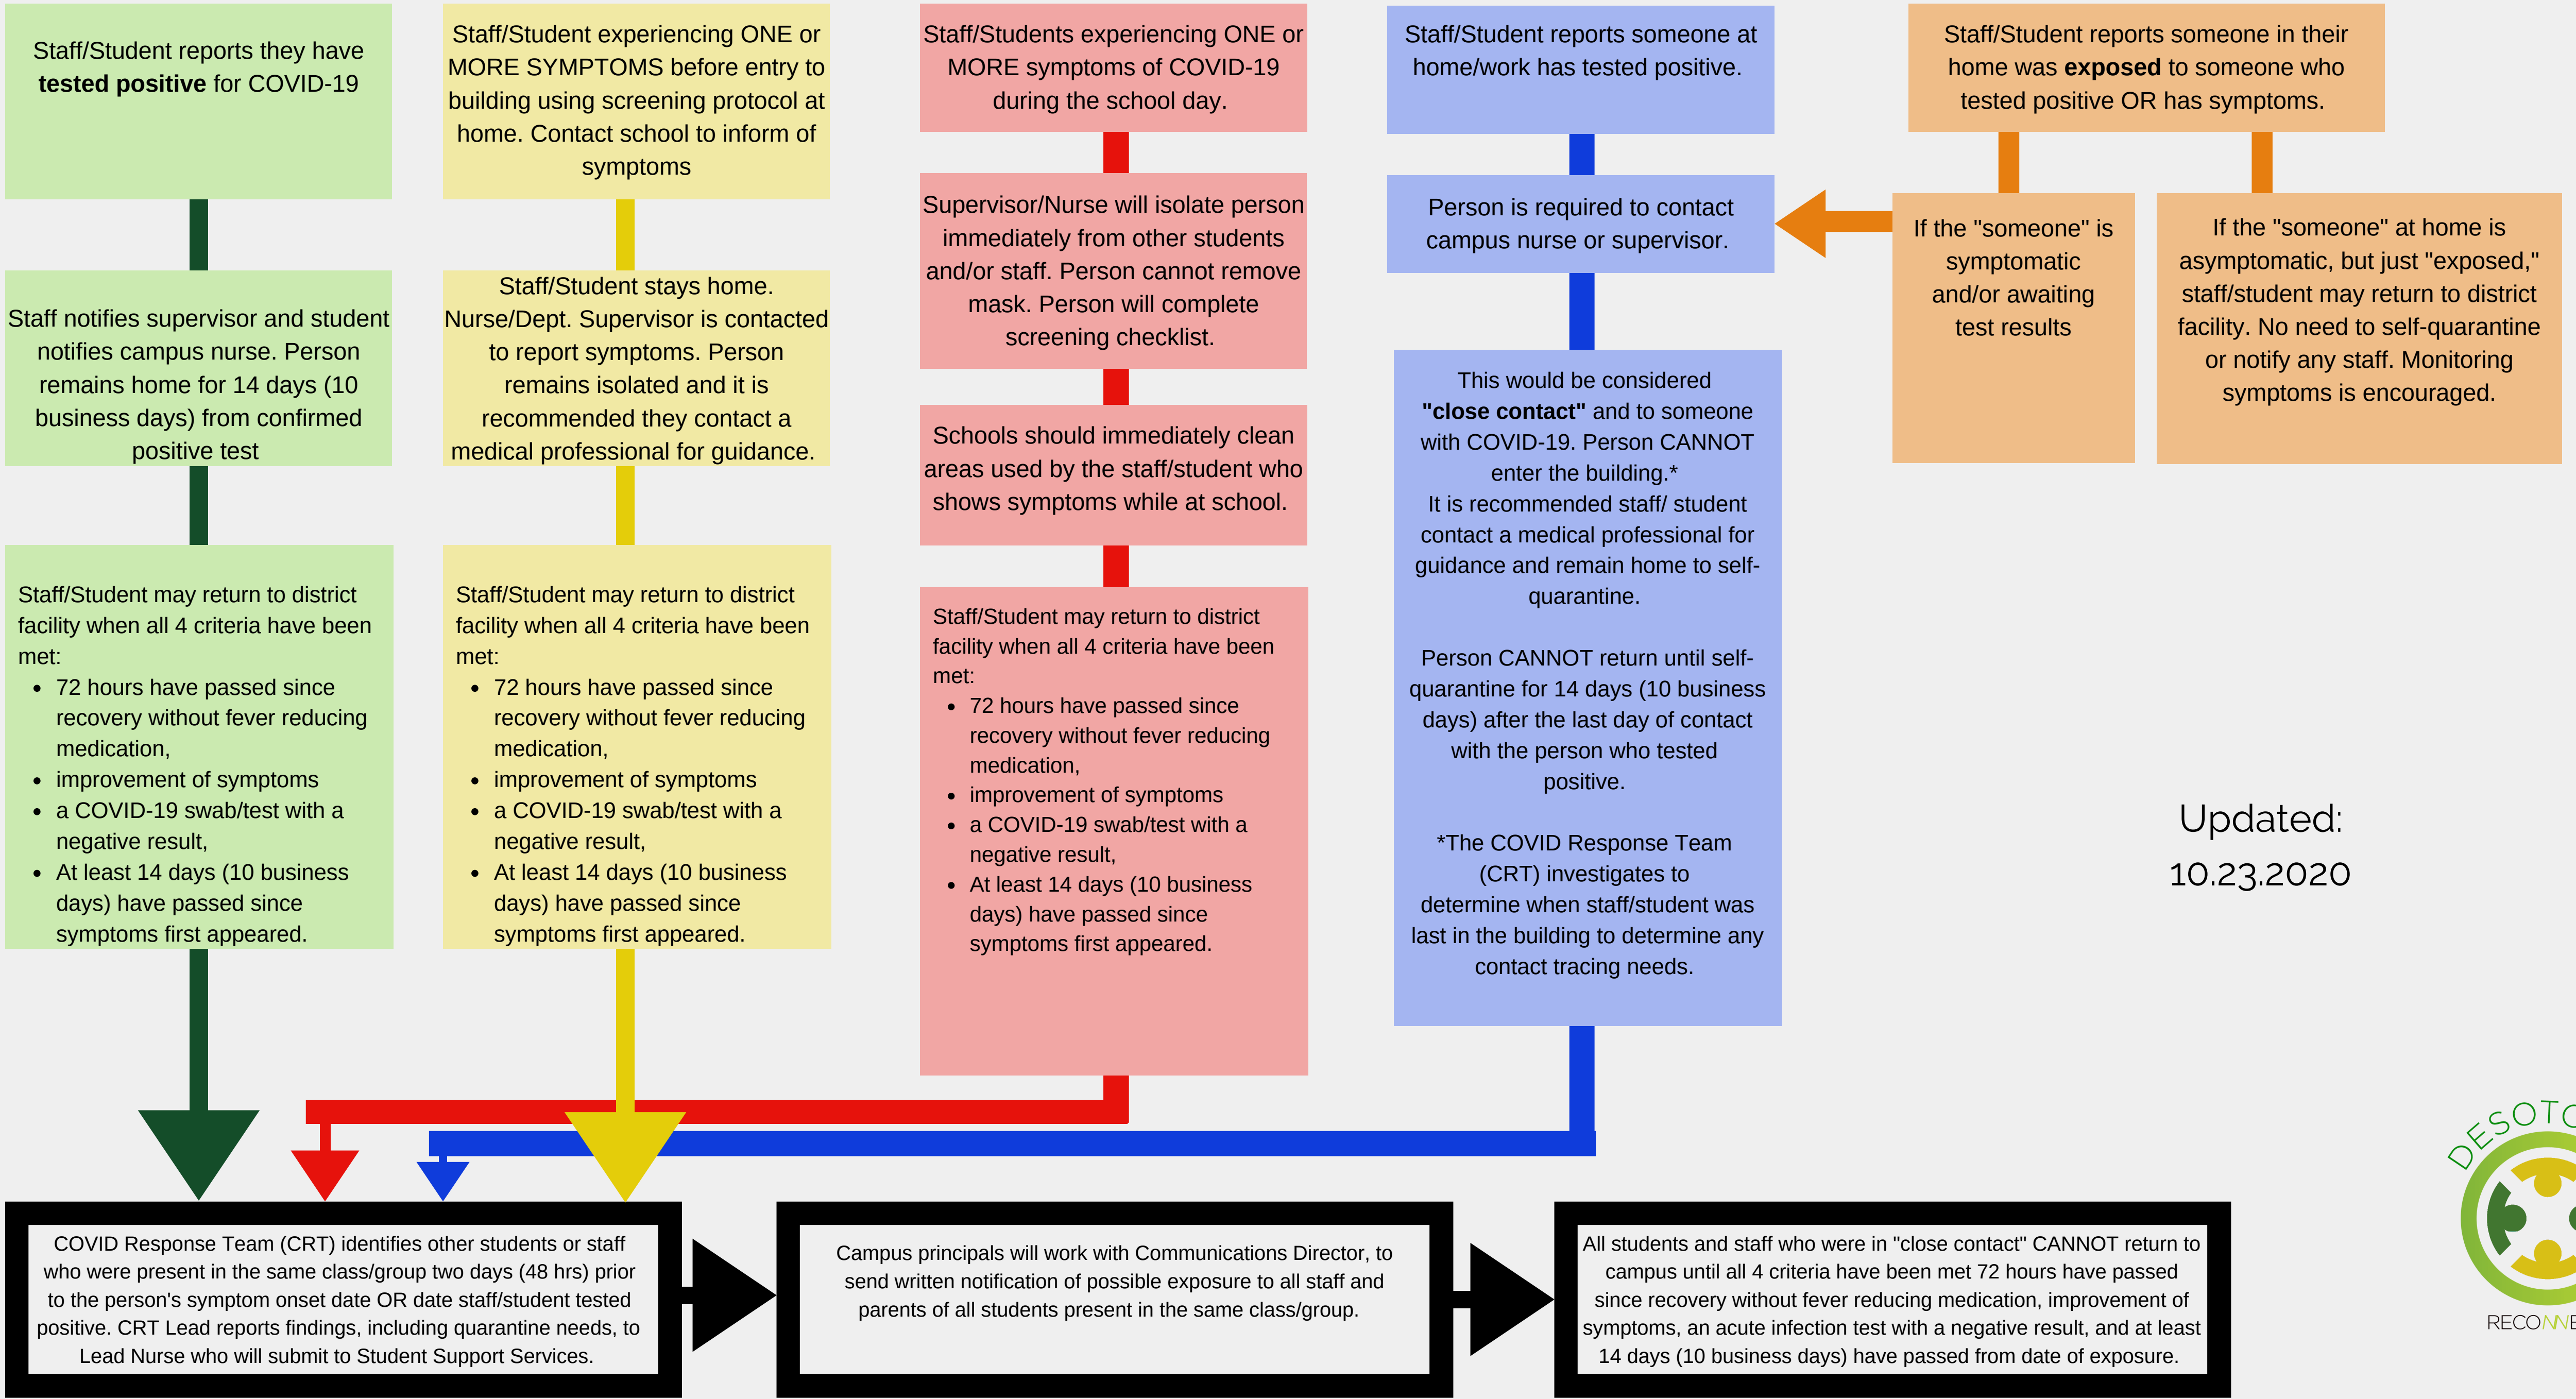

DeSoto Independent School District COVID-19 RESPONSE FLOW CHART

Updated:
10.23.2020